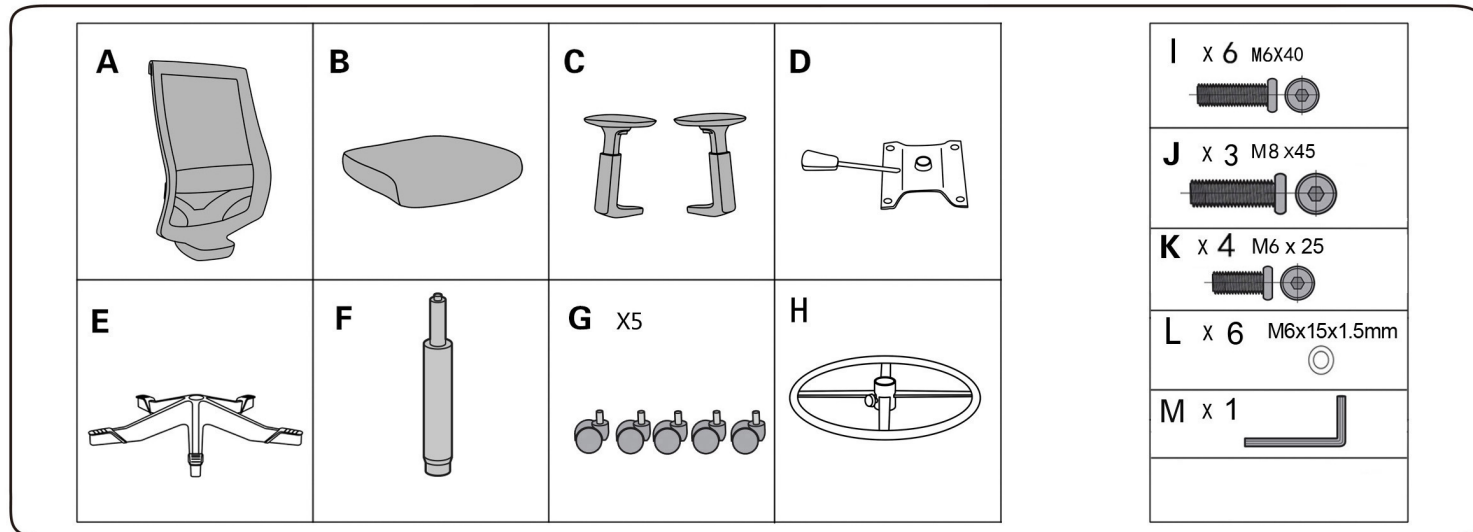

ASSEMBLY INSTRUCTION

BEFORE USE AND ASSEMBLY THIS PRODUCT, PLEASE READ THIS INSTRUCTIONS CAREFULLY.

5

6

7

WARNING

FAILURE TO FOLLOW THESE INSTRUCTIONS MAY RESULT IN SERIOUS INJURY

1. THIS PRODUCT IS DESIGNED FOR SEATING ONLY. DO NOT STAND ON THIS PRODUCT. DO NOT USE IT AS A STEP LADDER
2. DO NOT USE THIS PRODUCT UNLESS ALL BOLTS AND PARTS ARE FIRMLY TIGHTENED. AT LEAST WITHIN 3 MONTHS, YOU HAVE TO CHECK ALL THE PARTS FOR SAFETY USE.
3. IF ANY PARTS ARE MISSING, DAMAGED OR WORN, STOP USING THIS PRODUCT, PREPAIR THE PRODUCT WITH MANUFACTURER'S SUPPLIED PARTS.
4. DO NOT SIT ON THE ARMREST OF THIS PRODUCT.
5. THIS PRODUCT IS DESIGNED FOR SITTING ONE PERSON AT A TIME.
6. CHILDREN UNDER THE AGE OF 10, PLEASE USE UNDER ADULT SUPERVISION.