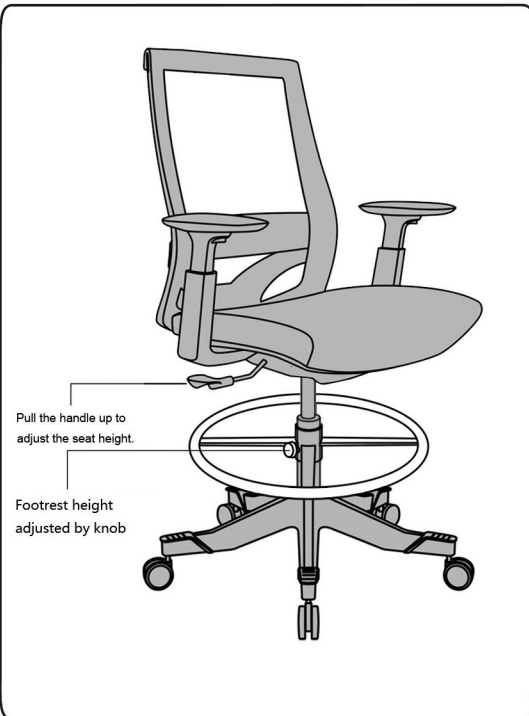

ASSEMBLY INSTRUCTION

BEFORE USE AND ASSEMBLY THIS PRODUCT, PLEASE READ THIS INSTRUCTIONS CAREFULLY.

5

6

7

WARNING

FAILURE TO FOLLOW THESE INSTRUCTIONS MAY RESULT IN SERIOUS INJURY

1. THIS PRODUCT IS DESIGNED FOR SEATING ONLY. DO NOT STAND ON THIS PRODUCT. DO NOT USE IT AS A STEP LADDER
2. DO NOT USE THIS PRODUCT UNLESS ALL BOLTS AND PARTS ARE FIRMLY TIGHTENED. AT LEAST WITHIN 3 MONTHS, YOU HAVE TO CHECK ALL THE PARTS FOR SAFETY USE.
3. IF ANY PARTS ARE MISSING, DAMAGED OR WORN, STOP USING THIS PRODUCT, PREPAIR THE PRODUCT WITH MANUFACTURER'S SUPPLIED PARTS.
4. DO NOT SIT ON THE ARMREST OF THIS PRODUCT.
5. THIS PRODUCT IS DESIGNED FOR SITTING ONE PERSON AT A TIME.
6. CHILDREN UNDER THE AGE OF 10, PLEASE USE UNDER ADULT SUPERVISION.